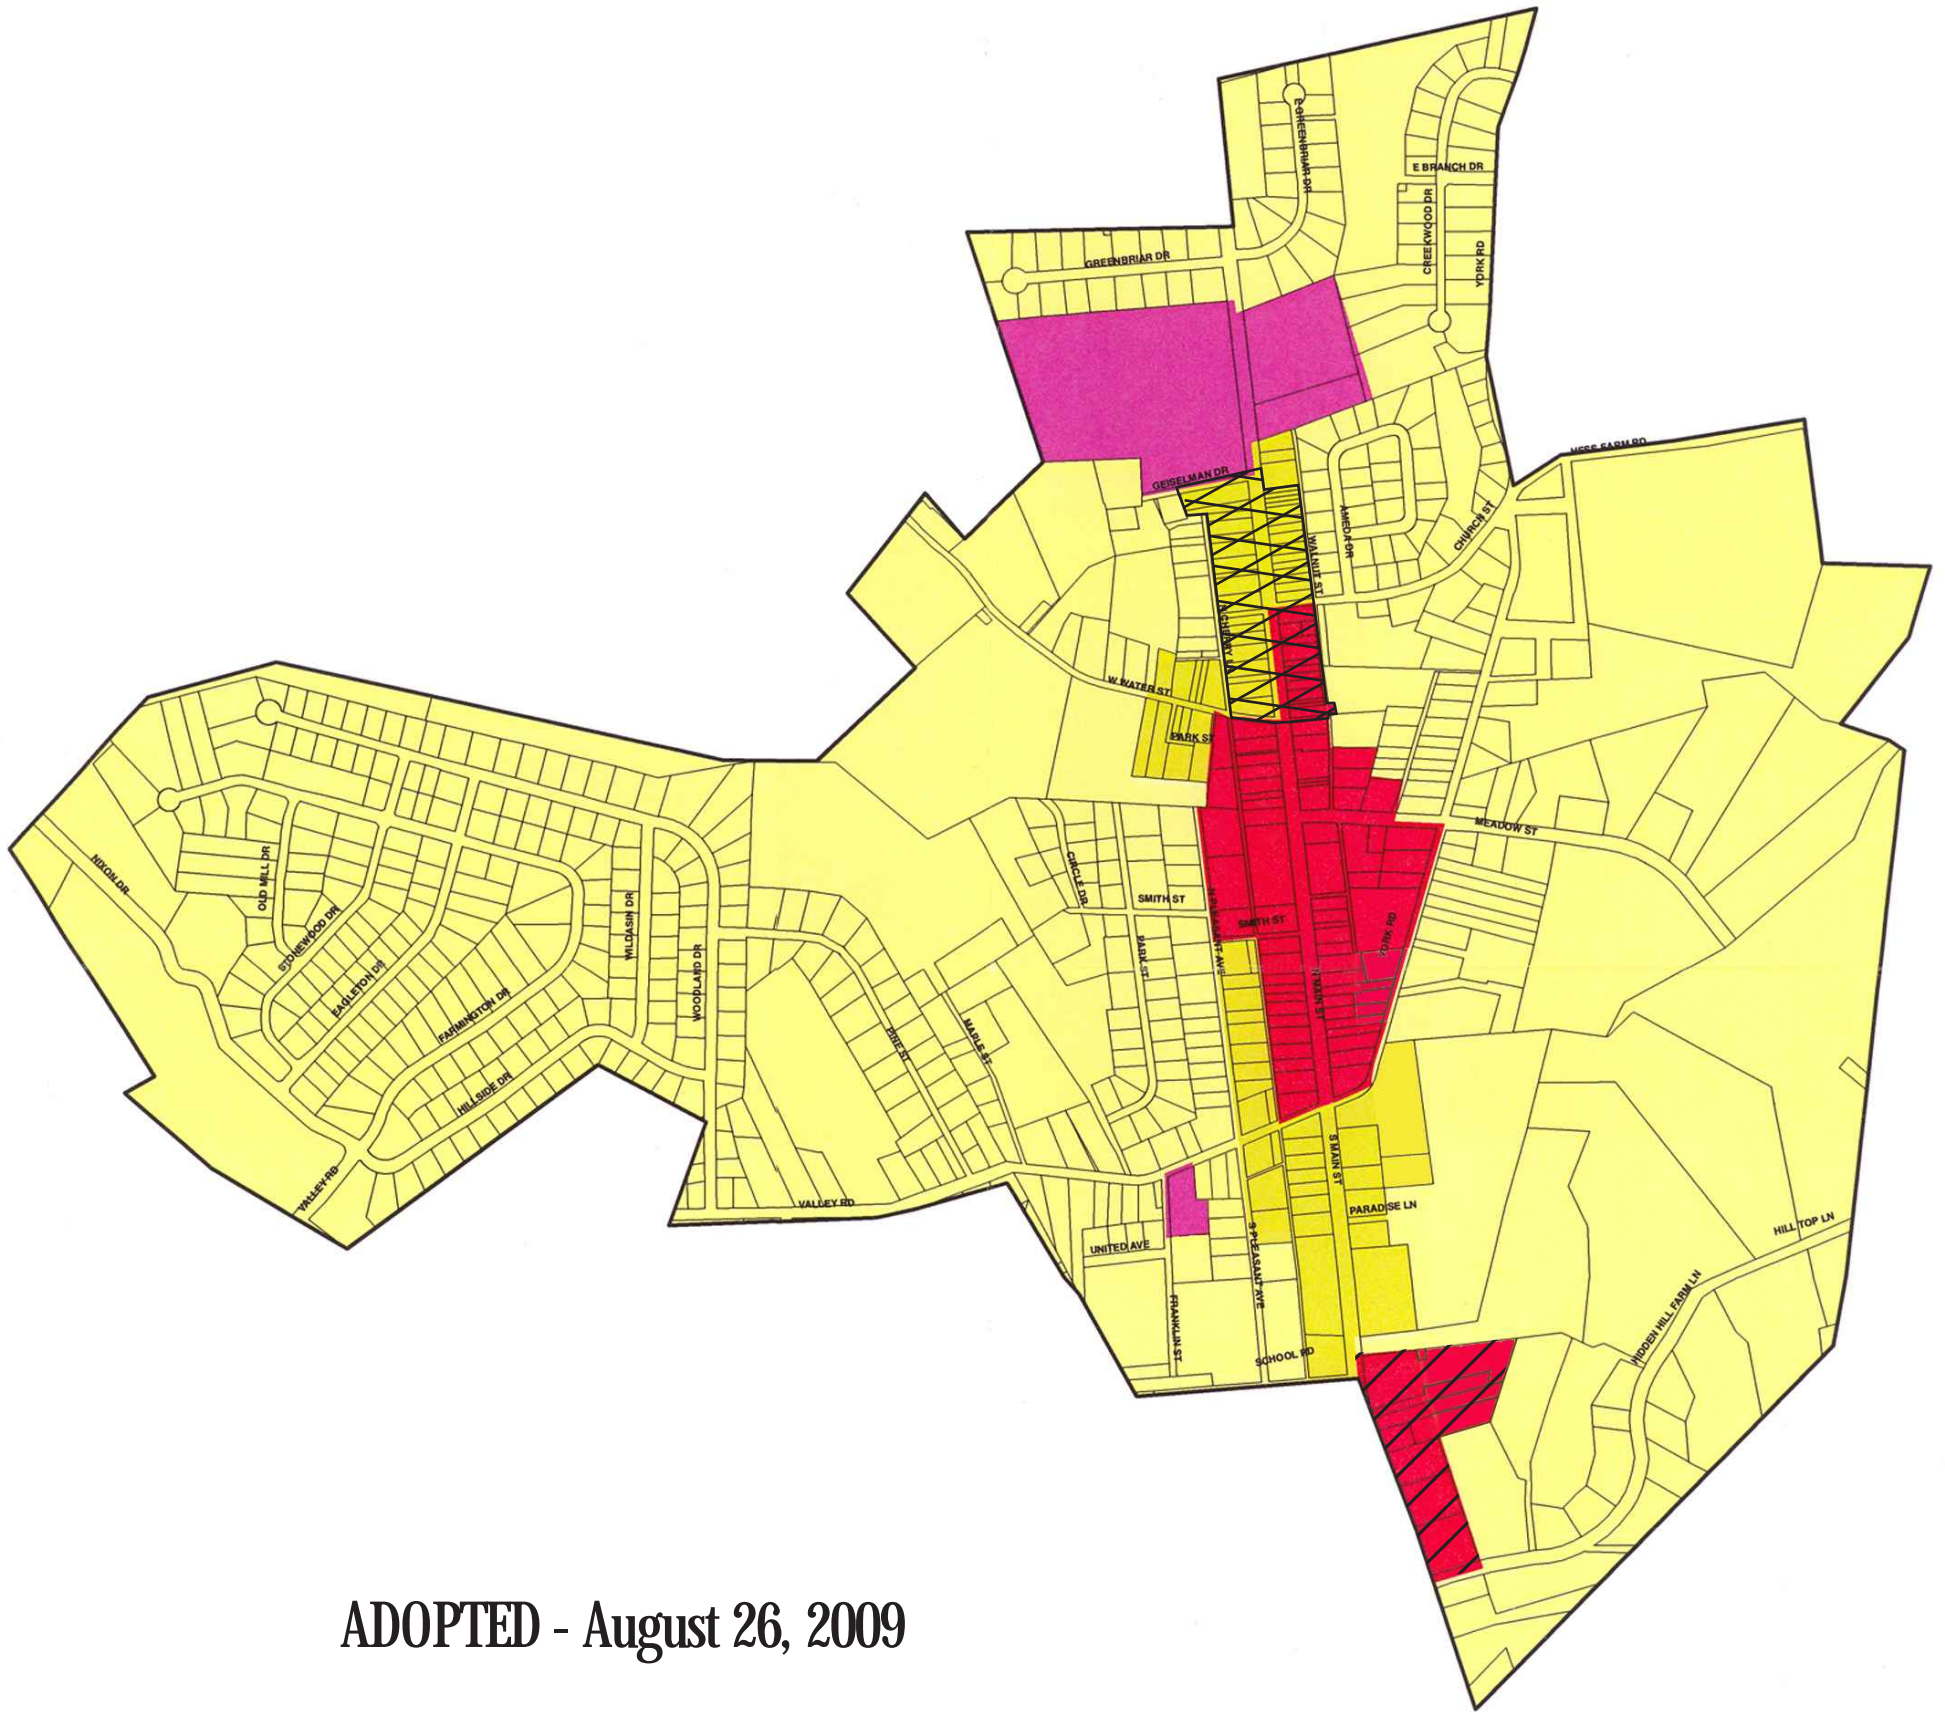

Zoning Map

for

Jacobus Borough

York County, Pennsylvania

ADOPTED - August 26, 2009

ZONING DISTRICTS

-  C-N - Neighborhood Commercial
-  I-C - Industrial-Commercial
-  R-1 - Single-Family Residential
-  R-2 - Two-Family Residential
-  C-G - General Commercial
-  HD - Historic Overlay District